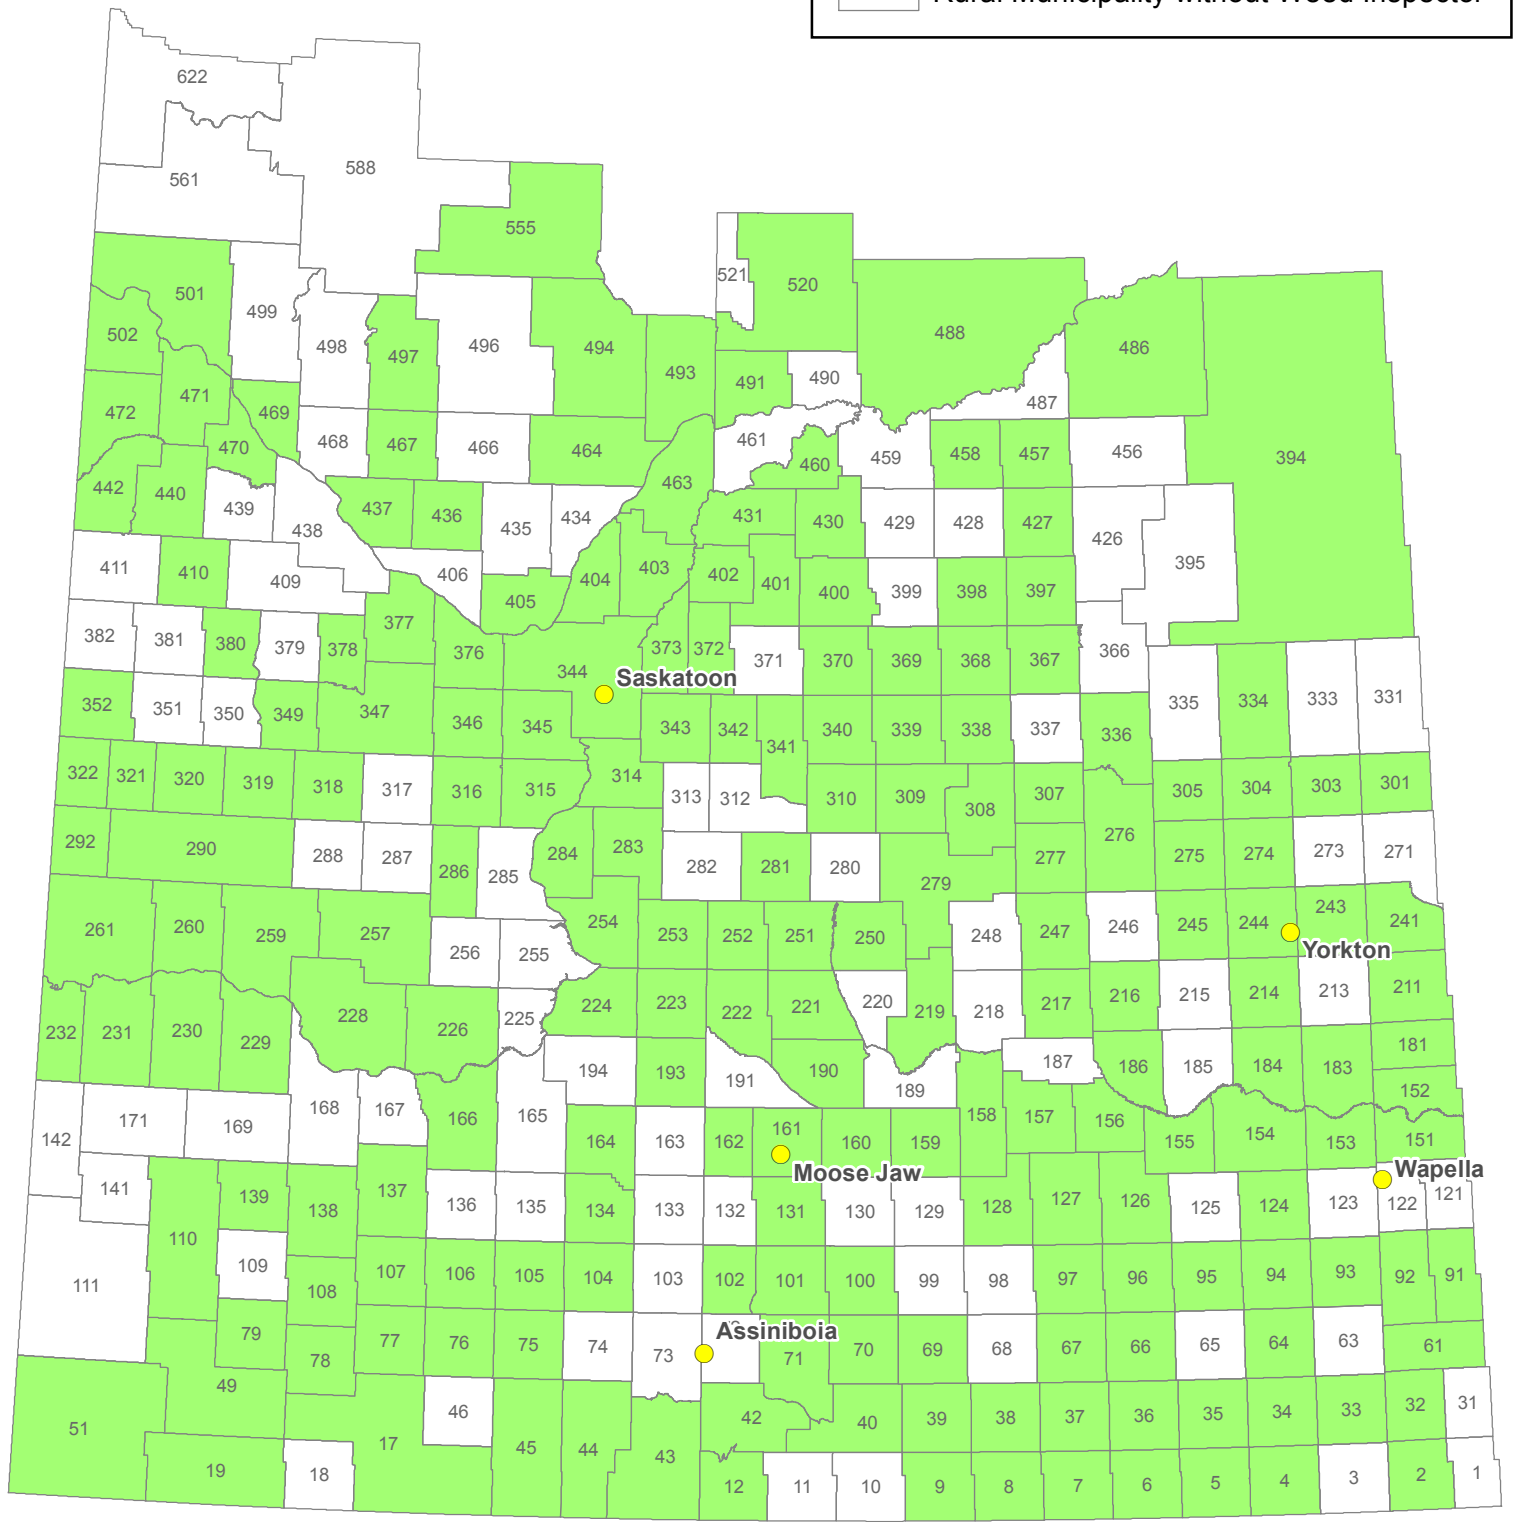

Municipalities with Appointed Weed Inspectors - 2018

- Urban Municipality with Weed Inspector
- Rural Municipality with Weed Inspector
- Rural Municipality without Weed Inspector

1:3,200,000
 0 25 50 100 150 200
 Kilometers
 Projection: UTM Zone 13 Datum: NAD83

Data Source:
 Weed Inspectors: Crops and Irrigation Branch
 Geomatic Services, Ministry of Agriculture July 9, 2018