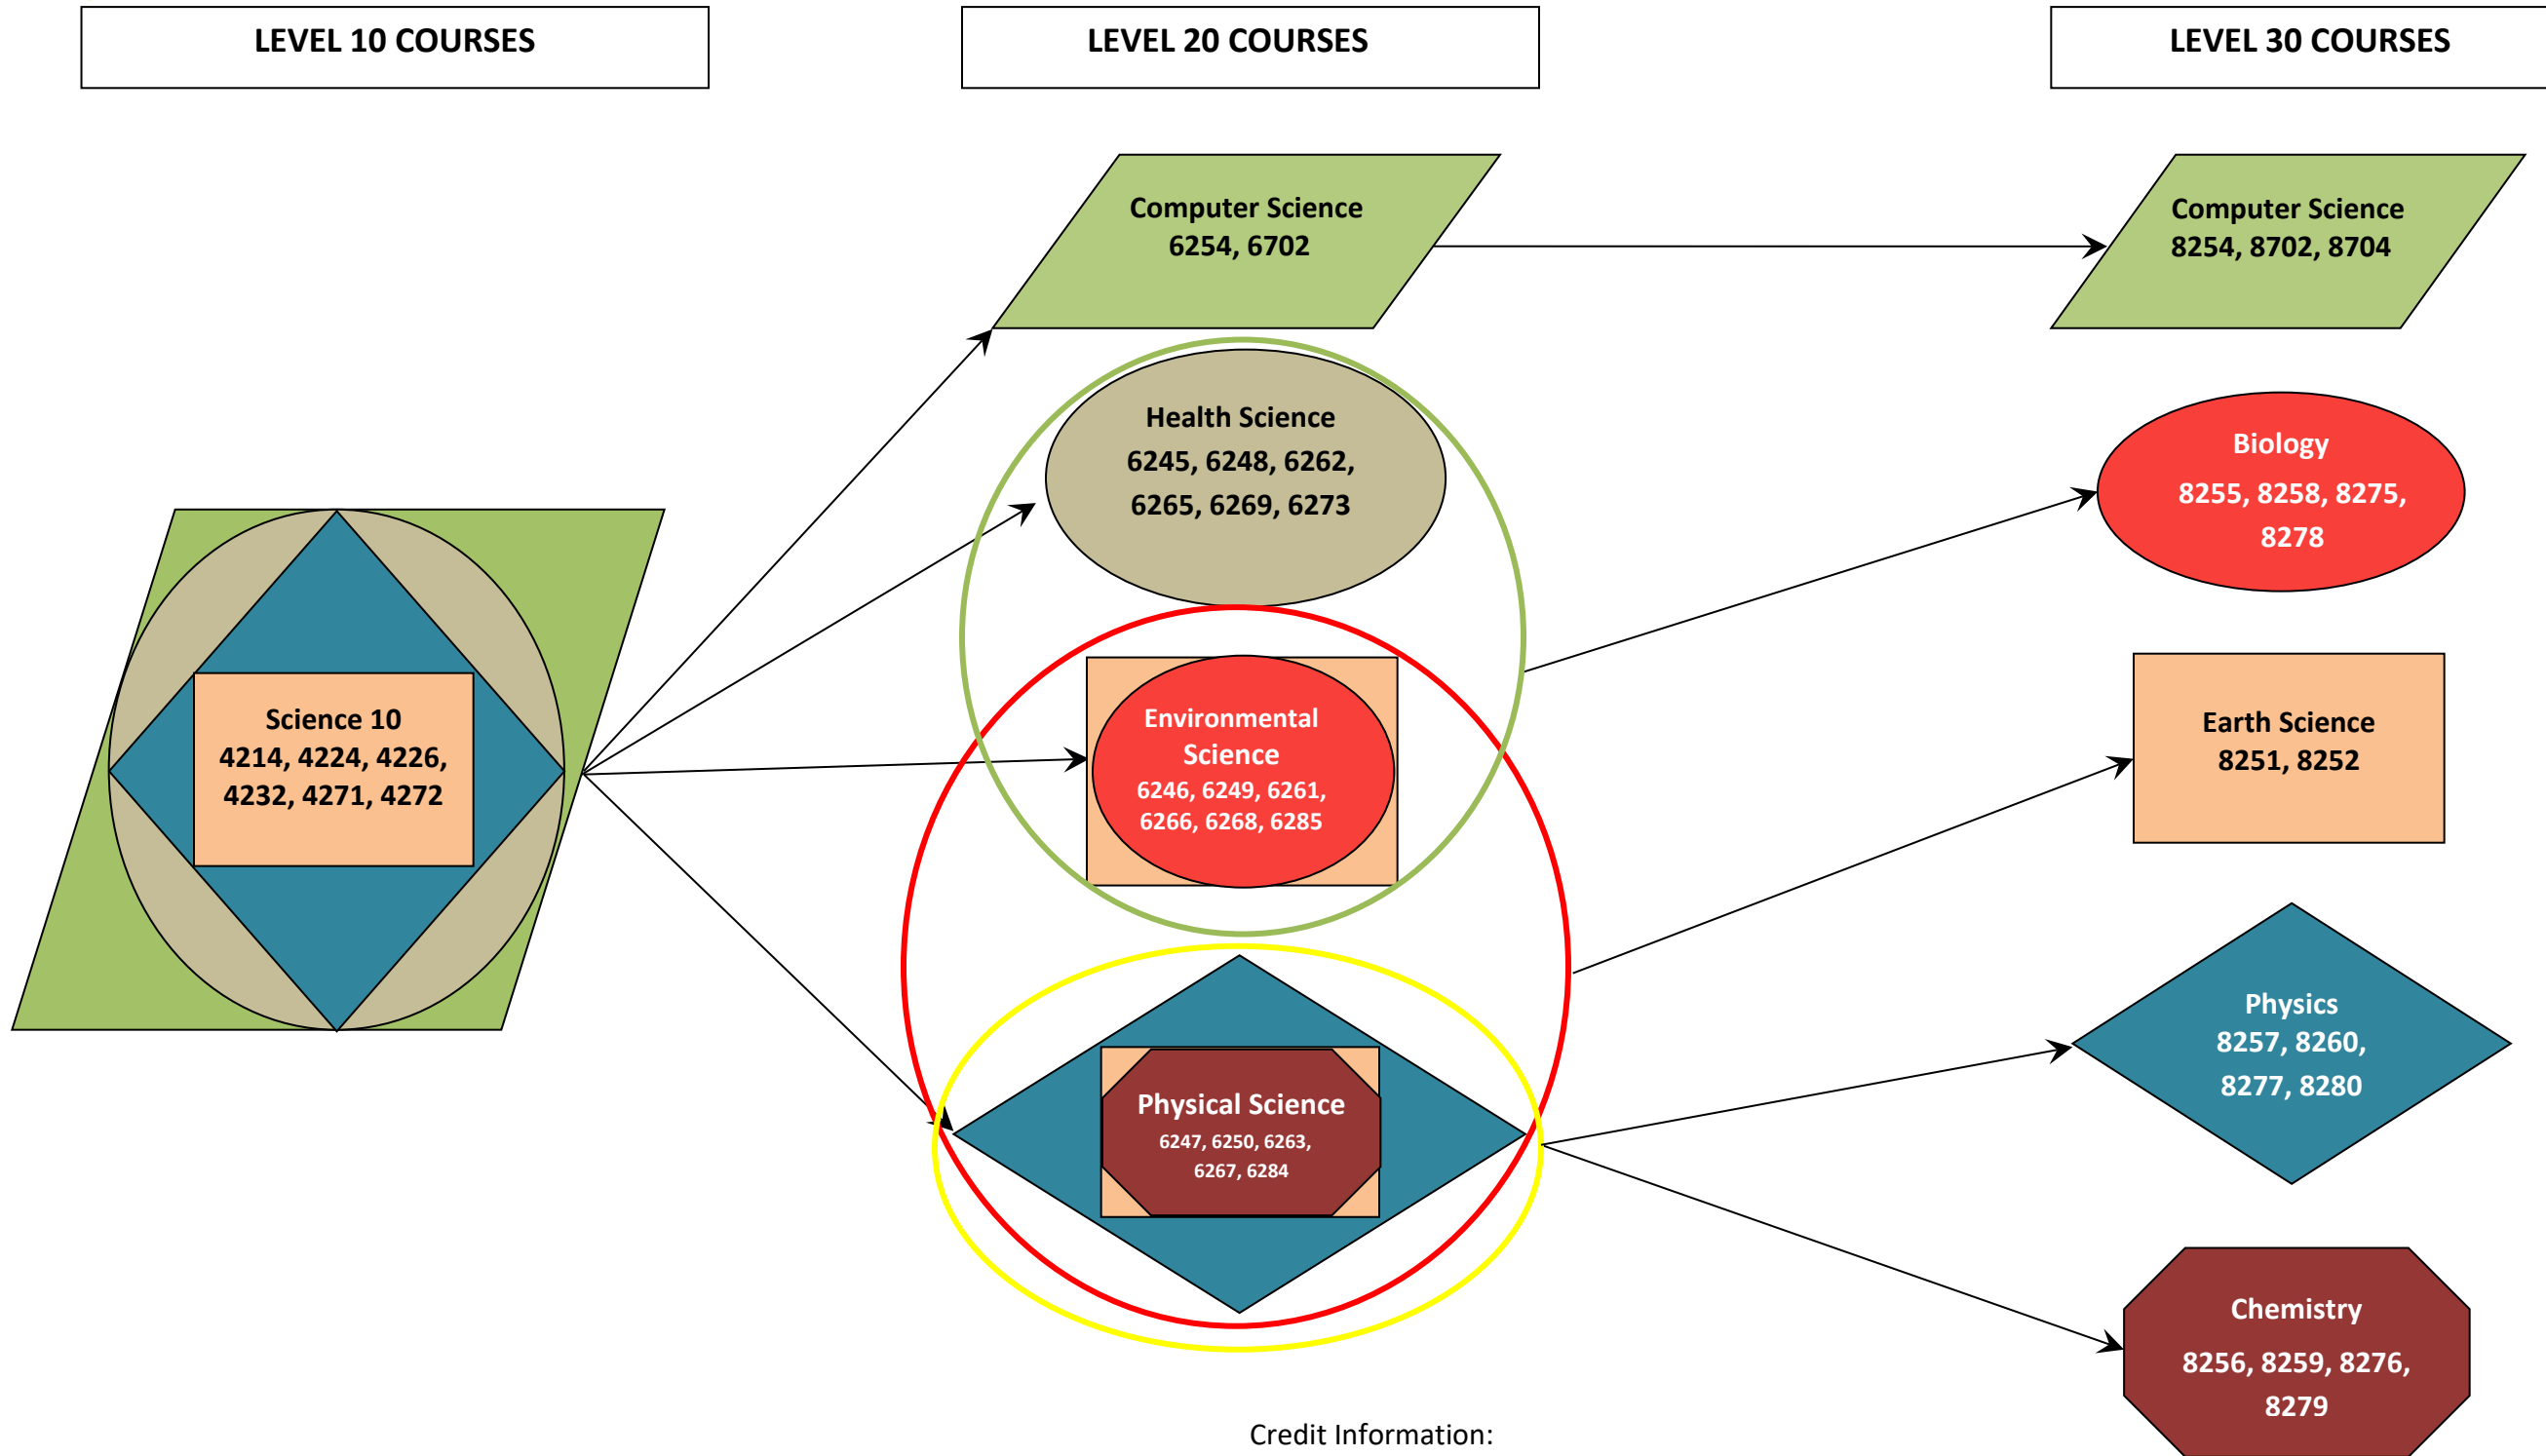

Secondary Science Pathways

Credit Information:

1. Same color family = general pathway
2. Graduation requirements: 1 credit from the Level 10 column and 1 credit from the level 20 column
 - Level 20 credits are suppressed until an appropriate level 10 credit is granted
 - Level 30 credits are suppressed until appropriate level 10 and 20 credits are granted